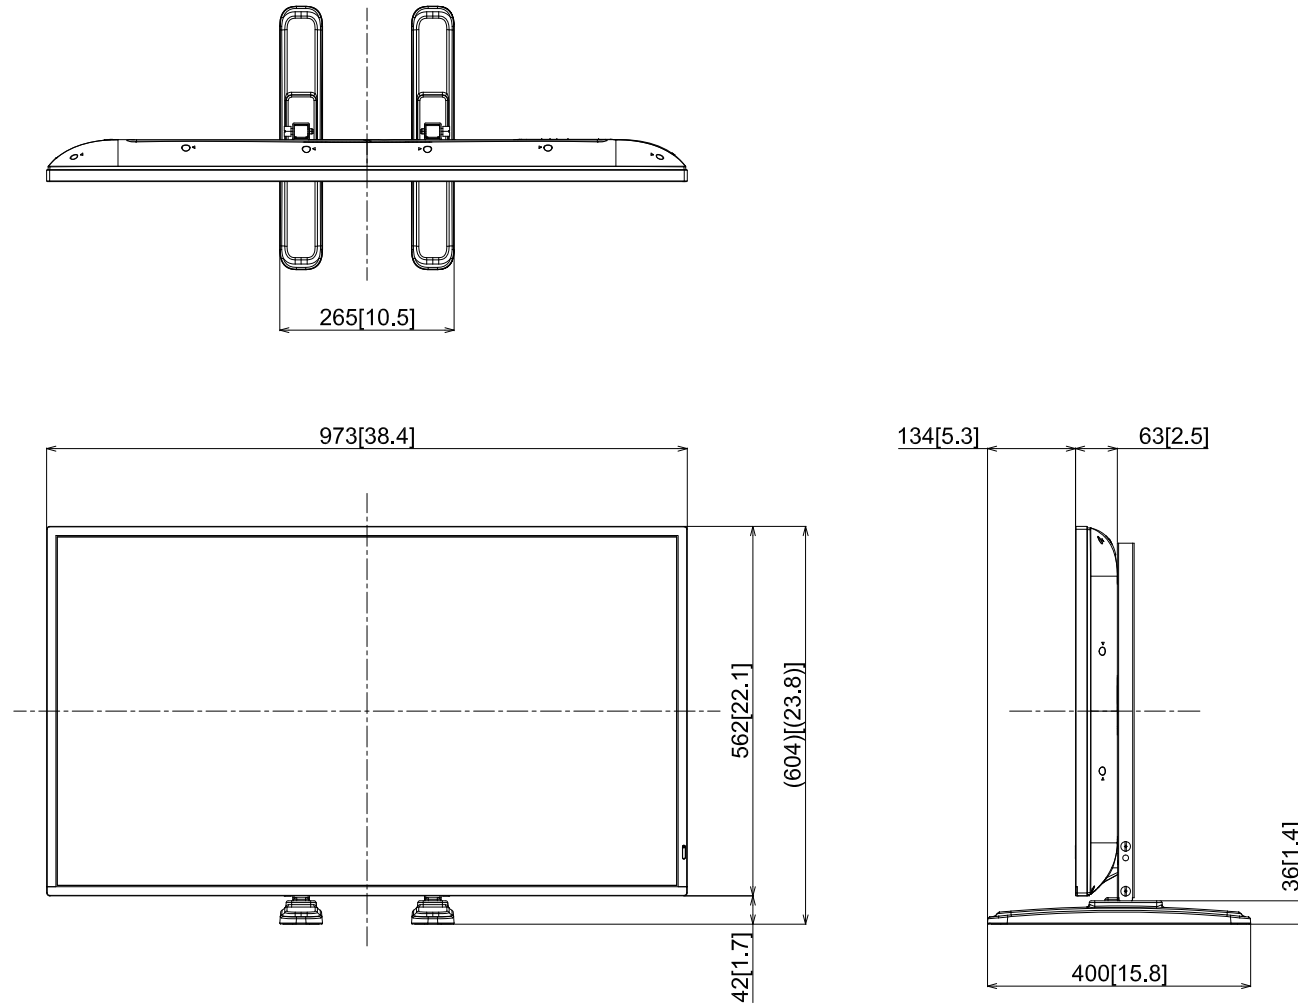

43-inch Class 4K UHD LCD TV with Pedestal Stand

15-March-2022

Unit : mm [inches]

TH-43CQ2 + TY-ST43PE9

Design and specification subject to change without notice.